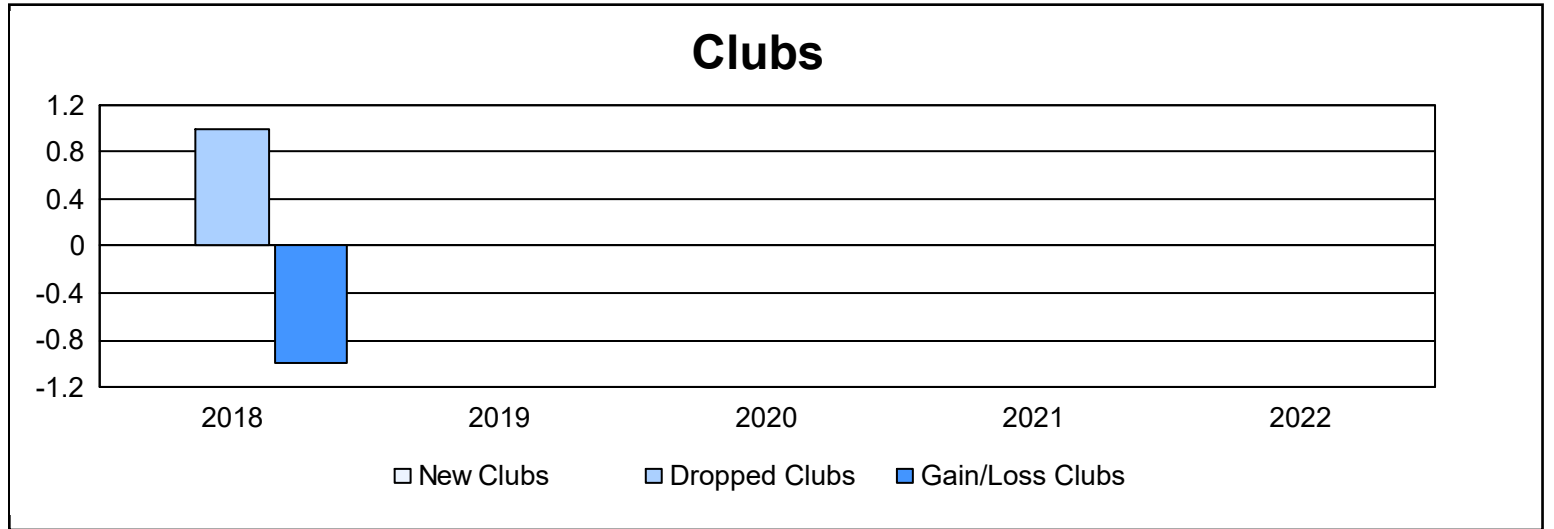

Year	New Clubs	Dropped Clubs	Gain/ Loss Clubs	New Members	Charter Members	Reinstate Members	Transfer Members	Total Member Added	Total Members Dropped	Gain/ Loss Members
2017-2018	0	1	-1	99	0	2	2	103	121	-18
2018-2019	0	0	0	92	0	6	3	101	109	-8
2019-2020	0	0	0	78	0	2	4	84	102	-18
2020-2021	0	0	0	69	0	2	5	76	113	-37
2021-2022	0	0	0	81	0	7	8	96	85	11
<b>Average</b>	<b>0</b>	<b>0</b>	<b>0</b>	<b>84</b>	<b>0</b>	<b>4</b>	<b>4</b>	<b>92</b>	<b>106</b>	<b>-14</b>

### Membership Composition June 2022 Cumulative