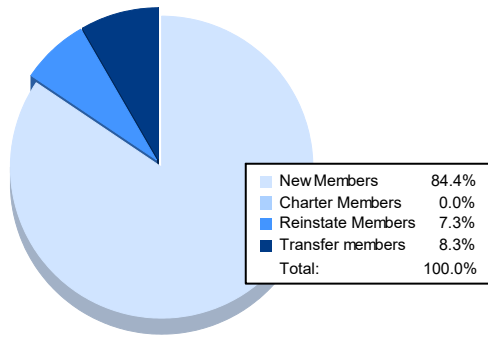

Year	New Clubs	Dropped Clubs	Gain/ Loss Clubs	New Members	Charter Members	Reinstate Members	Transfer Members	Total Member Added	Total Members Dropped	Gain/ Loss Members
2017-2018	0	1	-1	99	0	2	2	103	121	-18
2018-2019	0	0	0	92	0	6	3	101	109	-8
2019-2020	0	0	0	78	0	2	4	84	102	-18
2020-2021	0	0	0	69	0	2	5	76	113	-37
2021-2022	0	0	0	81	0	7	8	96	85	11
<b>Average</b>	<b>0</b>	<b>0</b>	<b>0</b>	<b>84</b>	<b>0</b>	<b>4</b>	<b>4</b>	<b>92</b>	<b>106</b>	<b>-14</b>

### Membership Composition June 2022 Cumulative