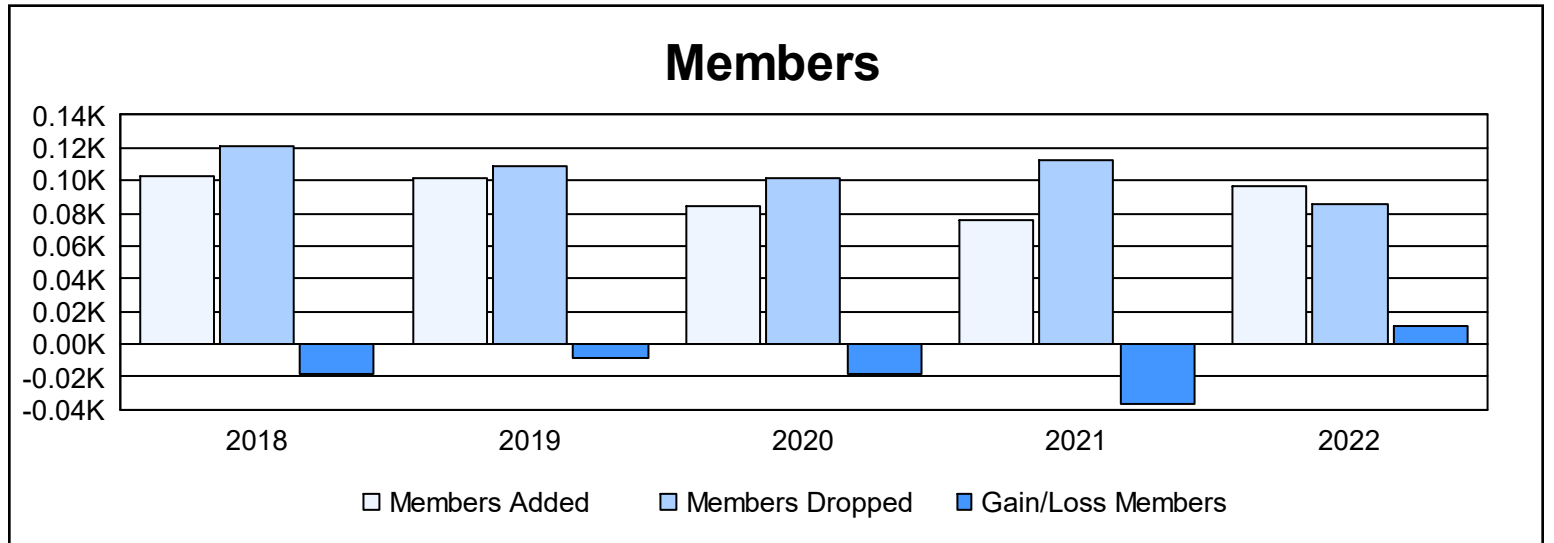

Year	New Clubs	Dropped Clubs	Gain/ Loss Clubs	New Members	Charter Members	Reinstate Members	Transfer Members	Total Member Added	Total Members Dropped	Gain/ Loss Members
2017-2018	0	1	-1	99	0	2	2	103	121	-18
2018-2019	0	0	0	92	0	6	3	101	109	-8
2019-2020	0	0	0	78	0	2	4	84	102	-18
2020-2021	0	0	0	69	0	2	5	76	113	-37
2021-2022	0	0	0	81	0	7	8	96	85	11
<b>Average</b>	<b>0</b>	<b>0</b>	<b>0</b>	<b>84</b>	<b>0</b>	<b>4</b>	<b>4</b>	<b>92</b>	<b>106</b>	<b>-14</b>

### Membership Composition June 2022 Cumulative